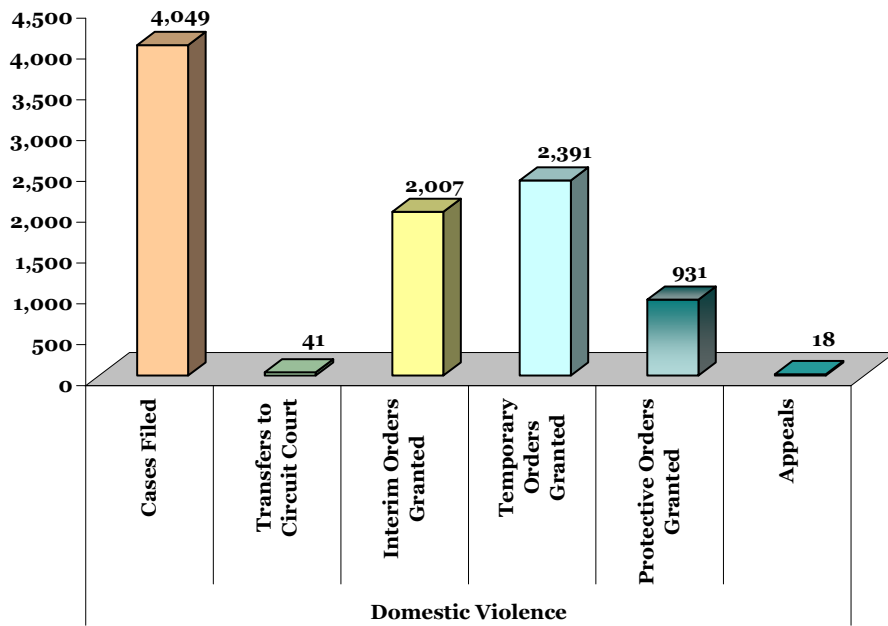

**CHART DC-10.1.1
DISTRICT COURT**

DISTRICT 1 - Baltimore City

DOMESTIC VIOLENCE DISPOSITIONS

Fiscal Year 2007

**CHART DC-10.1.2
DISTRICT COURT**

DISTRICT 2 - Dorchester, Somerset, Wicomico and Worcester Counties

DOMESTIC VIOLENCE DISPOSITIONS

Fiscal Year 2007

**CHART DC-10.1.3
DISTRICT COURT**

DISTRICT 3 - Caroline, Cecil, Kent, Queen Anne's and Talbot Counties

DOMESTIC VIOLENCE DISPOSITIONS

Fiscal Year 2007

**CHART DC-10.1.4
DISTRICT COURT**

DISTRICT 4 - Calvert, Charles and St. Mary's Counties

DOMESTIC VIOLENCE DISPOSITIONS

Fiscal Year 2007

**CHART DC-10.1.5
DISTRICT COURT**

**DISTRICT 5 - Prince George's County
DOMESTIC VIOLENCE DISPOSITIONS**