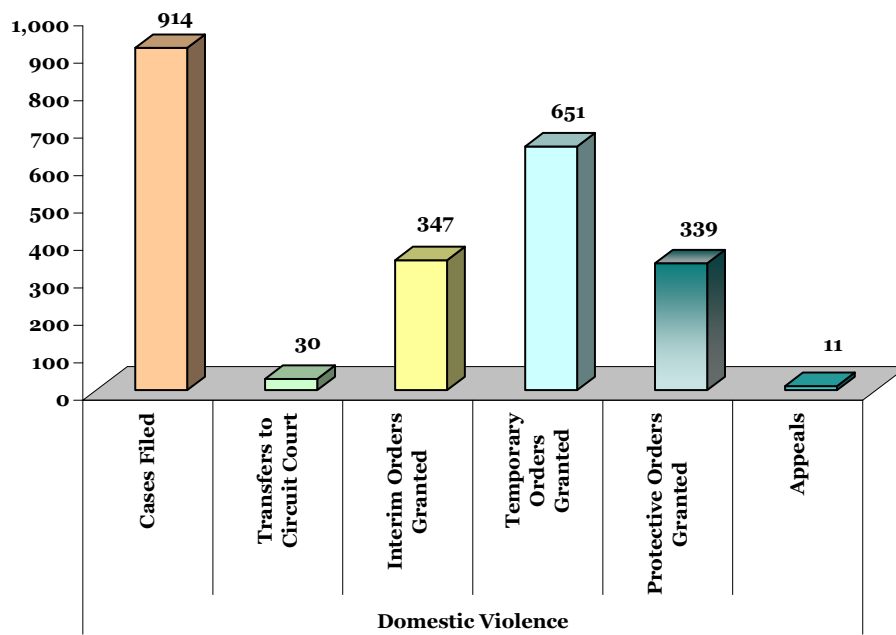

Fiscal Year 2007

**CHART DC-10.1.10
DISTRICT COURT**

DISTRICT 10 - Carroll and Howard Counties

DOMESTIC VIOLENCE DISPOSITIONS

Fiscal Year 2007

**CHART DC-10.1.11
DISTRICT COURT**

DISTRICT 11 - Frederick and Washington Counties

DOMESTIC VIOLENCE DISPOSITIONS

Fiscal Year 2007

**CHART DC-10.1.12
DISTRICT COURT**

DISTRICT 12 - Allegany and Garrett Counties

DOMESTIC VIOLENCE DISPOSITIONS

Fiscal Year 2007

**CHART DC-10.1.13
DISTRICT COURT**