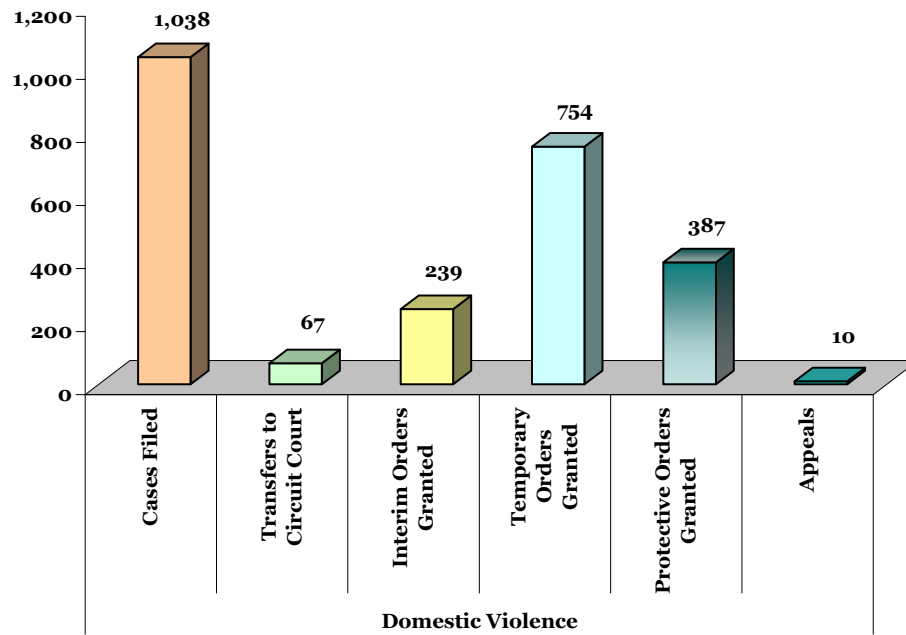

**CHART DC-10.1.1
DISTRICT COURT**

DISTRICT 1 - Baltimore City

DOMESTIC VIOLENCE DISPOSITIONS

Fiscal Year 2007

**CHART DC-10.1.2
DISTRICT COURT**

DISTRICT 2 - Dorchester, Somerset, Wicomico and Worcester Counties

DOMESTIC VIOLENCE DISPOSITIONS

Fiscal Year 2007

**CHART DC-10.1.3
DISTRICT COURT**

DISTRICT 3 - Caroline, Cecil, Kent, Queen Anne's and Talbot Counties

DOMESTIC VIOLENCE DISPOSITIONS

Fiscal Year 2007

**CHART DC-10.1.4
DISTRICT COURT**

DISTRICT 4 - Calvert, Charles and St. Mary's Counties

DOMESTIC VIOLENCE DISPOSITIONS

Fiscal Year 2007

**CHART DC-10.1.5
DISTRICT COURT**

**DISTRICT 5 - Prince George's County
DOMESTIC VIOLENCE DISPOSITIONS**