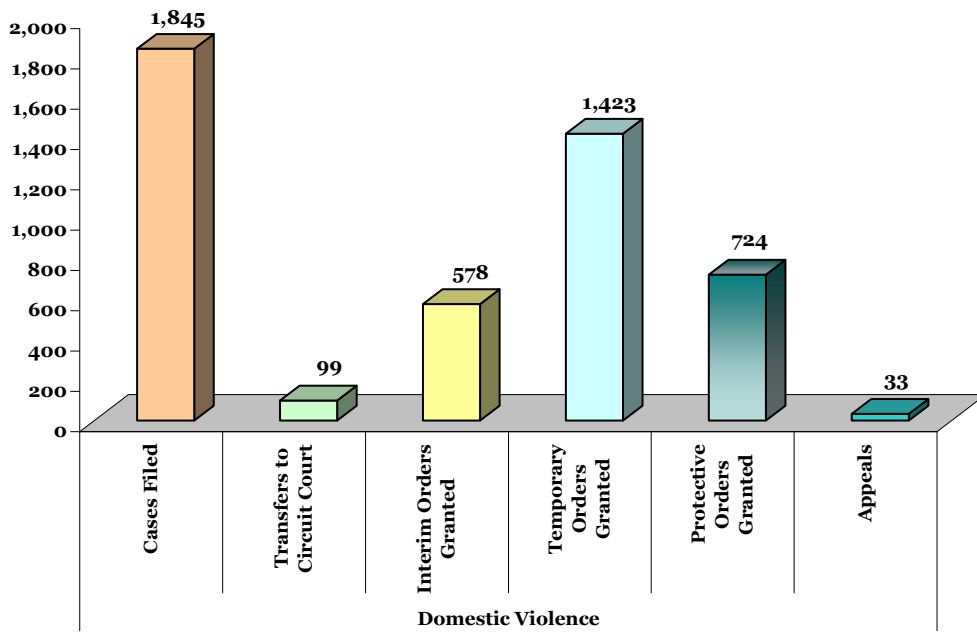

Fiscal Year 2007

**CHART DC-10.1.6
DISTRICT COURT**

DISTRICT 6 - Montgomery County

DOMESTIC VIOLENCE DISPOSITIONS

Fiscal Year 2007

**CHART DC-10.1.7
DISTRICT COURT**

DISTRICT 7 - Anne Arundel County

DOMESTIC VIOLENCE DISPOSITIONS

Fiscal Year 2007

**CHART DC-10.1.8
DISTRICT COURT**

DISTRICT 8 - Baltimore County

DOMESTIC VIOLENCE DISPOSITIONS

Fiscal Year 2007

**CHART DC-10.1.9
DISTRICT COURT**

DISTRICT 9 - Harford County

DOMESTIC VIOLENCE DISPOSITIONS