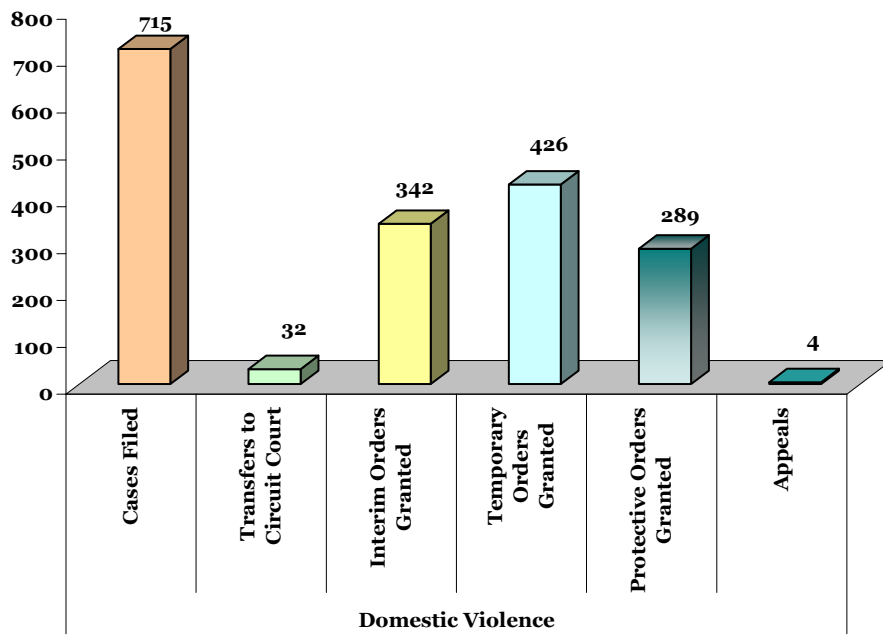

Fiscal Year 2007

**CHART DC-10.1.8
DISTRICT COURT**

DISTRICT 8 - Baltimore County

DOMESTIC VIOLENCE DISPOSITIONS

Fiscal Year 2007

**CHART DC-10.1.9
DISTRICT COURT**

DISTRICT 9 - Harford County

DOMESTIC VIOLENCE DISPOSITIONS

Fiscal Year 2007

**CHART DC-10.1.10
DISTRICT COURT**

DISTRICT 10 - Carroll and Howard Counties

DOMESTIC VIOLENCE DISPOSITIONS

Fiscal Year 2007

**CHART DC-10.1.11
DISTRICT COURT**

DISTRICT 11 - Frederick and Washington Counties