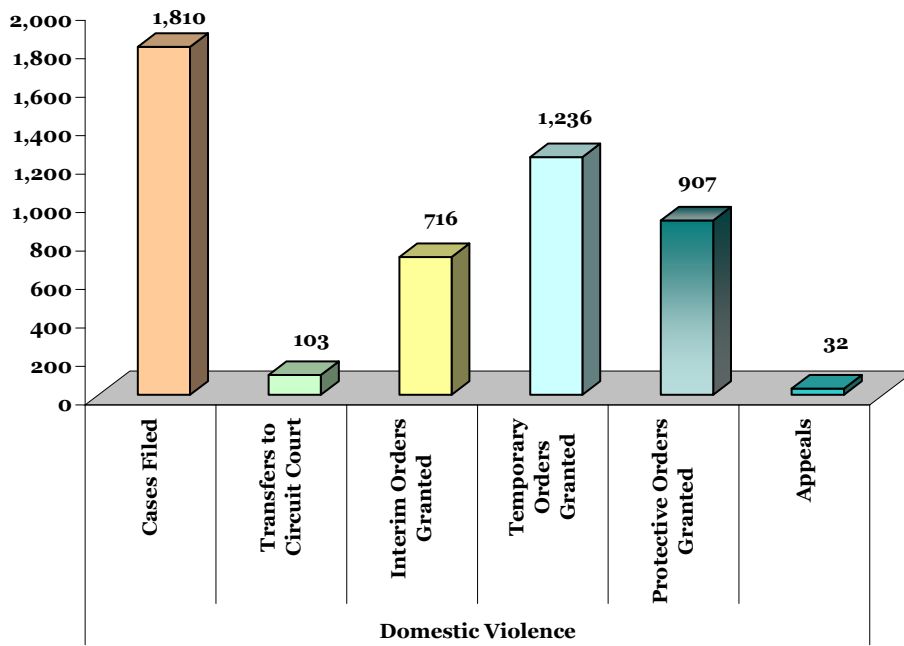

DISTRICT 4 - Calvert, Charles and St. Mary's Counties

DOMESTIC VIOLENCE DISPOSITIONS

Fiscal Year 2007

**CHART DC-10.1.5
DISTRICT COURT**

**DISTRICT 5 - Prince George's County
DOMESTIC VIOLENCE DISPOSITIONS**

Fiscal Year 2007

**CHART DC-10.1.6
DISTRICT COURT**

DISTRICT 6 - Montgomery County

DOMESTIC VIOLENCE DISPOSITIONS

Fiscal Year 2007

**CHART DC-10.1.7
DISTRICT COURT**

DISTRICT 7 - Anne Arundel County

DOMESTIC VIOLENCE DISPOSITIONS

Fiscal Year 2007

**CHART DC-10.1.8
DISTRICT COURT**

DISTRICT 8 - Baltimore County

DOMESTIC VIOLENCE DISPOSITIONS

Fiscal Year 2007

**CHART DC-10.1.9
DISTRICT COURT**

DISTRICT 9 - Harford County

DOMESTIC VIOLENCE DISPOSITIONS