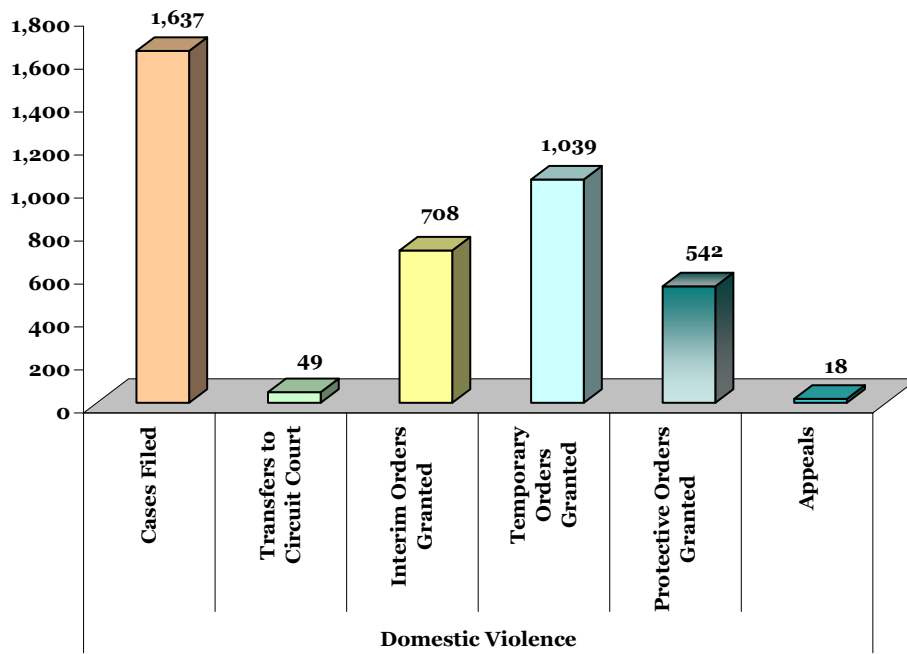

Fiscal Year 2007

**CHART DC-10.1.10
DISTRICT COURT**

DISTRICT 10 - Carroll and Howard Counties

DOMESTIC VIOLENCE DISPOSITIONS

Fiscal Year 2007

**CHART DC-10.1.11
DISTRICT COURT**

DISTRICT 11 - Frederick and Washington Counties

DOMESTIC VIOLENCE DISPOSITIONS

Fiscal Year 2007

**CHART DC-10.1.12
DISTRICT COURT**

DISTRICT 12 - Allegany and Garrett Counties

DOMESTIC VIOLENCE DISPOSITIONS

Fiscal Year 2007

**CHART DC-10.1.13
DISTRICT COURT**