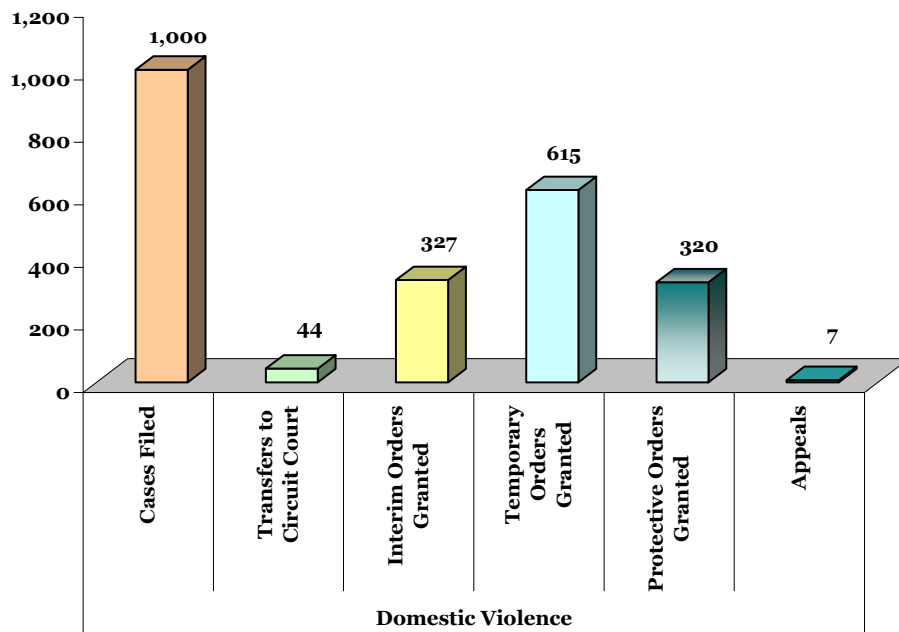

**CHART DC-10.1.1
DISTRICT COURT**

DISTRICT 1 - Baltimore City

DOMESTIC VIOLENCE DISPOSITIONS

Fiscal Year 2007

**CHART DC-10.1.2
DISTRICT COURT**

DISTRICT 2 - Dorchester, Somerset, Wicomico and Worcester Counties

DOMESTIC VIOLENCE DISPOSITIONS

Fiscal Year 2007

**CHART DC-10.1.3
DISTRICT COURT**

DISTRICT 3 - Caroline, Cecil, Kent, Queen Anne's and Talbot Counties

DOMESTIC VIOLENCE DISPOSITIONS

Fiscal Year 2007

**CHART DC-10.1.4
DISTRICT COURT**

DISTRICT 4 - Calvert, Charles and St. Mary's Counties

DOMESTIC VIOLENCE DISPOSITIONS

Fiscal Year 2007

**CHART DC-10.1.5
DISTRICT COURT**

**DISTRICT 5 - Prince George's County
DOMESTIC VIOLENCE DISPOSITIONS**