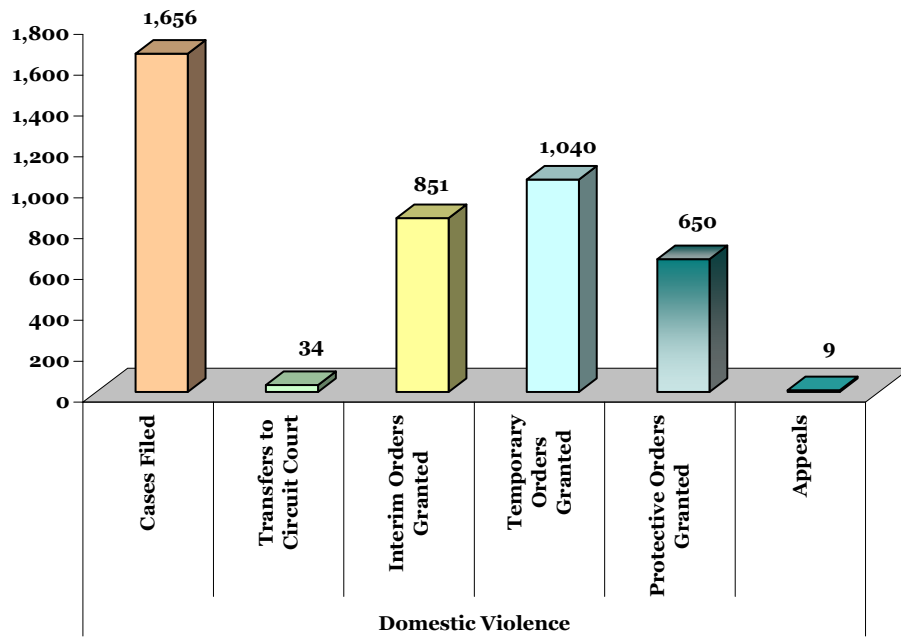

**CHART DC-10.1.1
DISTRICT COURT**

DISTRICT 1 - Baltimore City

DOMESTIC VIOLENCE DISPOSITIONS

Fiscal Year 2007

**CHART DC-10.1.2
DISTRICT COURT**

DISTRICT 2 - Dorchester, Somerset, Wicomico and Worcester Counties

DOMESTIC VIOLENCE DISPOSITIONS

Fiscal Year 2007

**CHART DC-10.1.3
DISTRICT COURT**

DISTRICT 3 - Caroline, Cecil, Kent, Queen Anne's and Talbot Counties

DOMESTIC VIOLENCE DISPOSITIONS

Fiscal Year 2007

**CHART DC-10.1.4
DISTRICT COURT**

DISTRICT 4 - Calvert, Charles and St. Mary's Counties

DOMESTIC VIOLENCE DISPOSITIONS

Fiscal Year 2007

**CHART DC-10.1.5
DISTRICT COURT**

**DISTRICT 5 - Prince George's County
DOMESTIC VIOLENCE DISPOSITIONS**