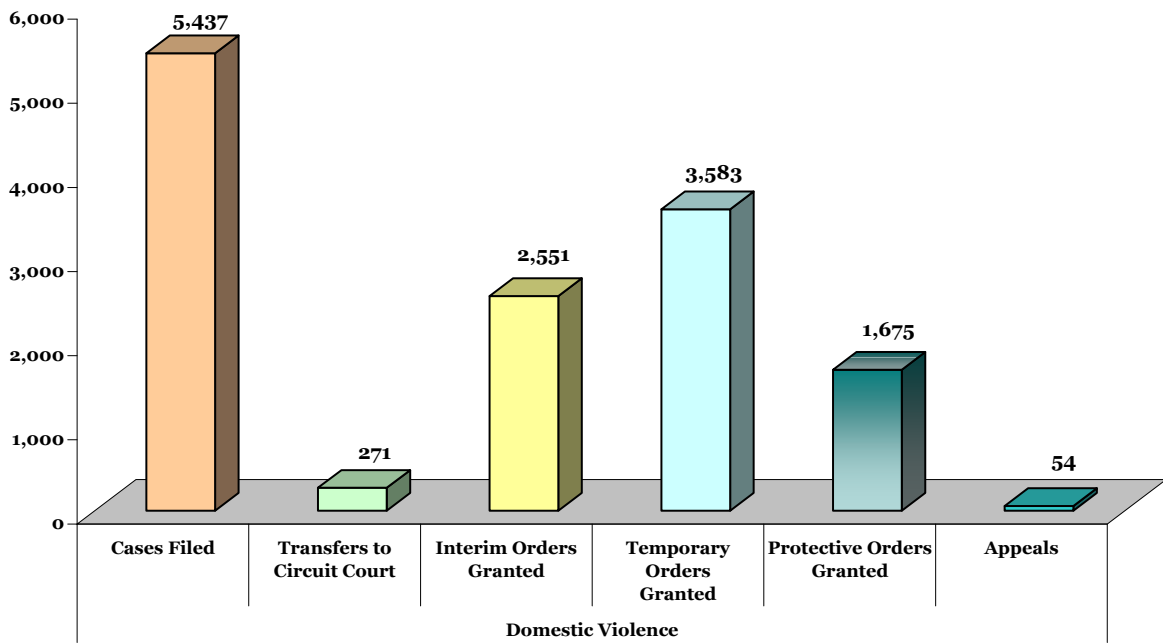

DOMESTIC VIOLENCE DISPOSITIONS

Fiscal Year 2007

**CHART DC-10.1.3
DISTRICT COURT**

DISTRICT 3 - Caroline, Cecil, Kent, Queen Anne's and Talbot Counties

DOMESTIC VIOLENCE DISPOSITIONS

Fiscal Year 2007

**CHART DC-10.1.4
DISTRICT COURT**

DISTRICT 4 - Calvert, Charles and St. Mary's Counties

DOMESTIC VIOLENCE DISPOSITIONS

Fiscal Year 2007

**CHART DC-10.1.5
DISTRICT COURT**

**DISTRICT 5 - Prince George's County
DOMESTIC VIOLENCE DISPOSITIONS**

Fiscal Year 2007

**CHART DC-10.1.6
DISTRICT COURT**

DISTRICT 6 - Montgomery County

DOMESTIC VIOLENCE DISPOSITIONS

Fiscal Year 2007

**CHART DC-10.1.7
DISTRICT COURT**

DISTRICT 7 - Anne Arundel County

DOMESTIC VIOLENCE DISPOSITIONS