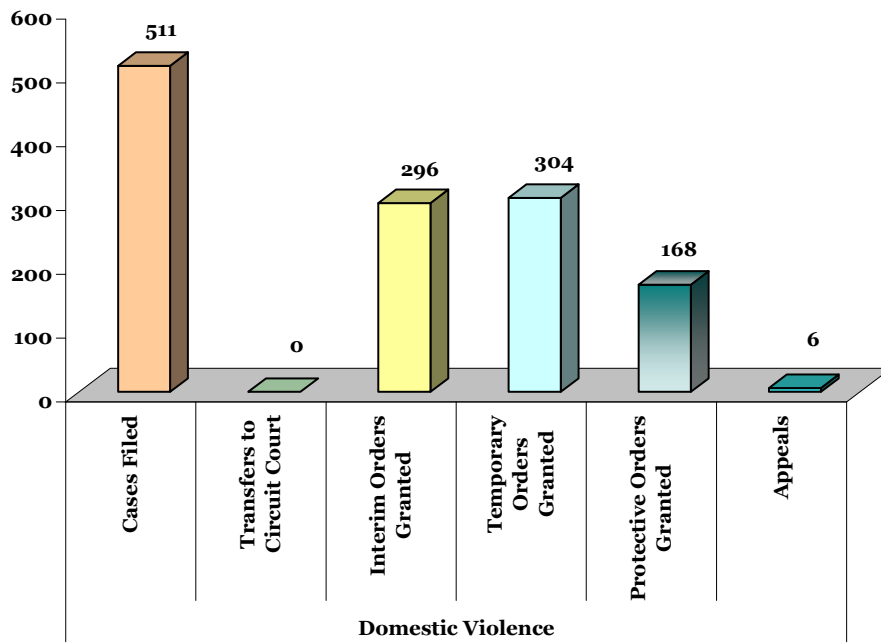

Fiscal Year 2007

**CHART DC-10.1.10
DISTRICT COURT**

DISTRICT 10 - Carroll and Howard Counties

DOMESTIC VIOLENCE DISPOSITIONS

Fiscal Year 2007

**CHART DC-10.1.11
DISTRICT COURT**

DISTRICT 11 - Frederick and Washington Counties

DOMESTIC VIOLENCE DISPOSITIONS

Fiscal Year 2007

**CHART DC-10.1.12
DISTRICT COURT**

DISTRICT 12 - Allegany and Garrett Counties

DOMESTIC VIOLENCE DISPOSITIONS

Fiscal Year 2007

**CHART DC-10.1.13
DISTRICT COURT**

**STATE TOTAL:
DOMESTIC VIOLENCE DISPOSITIONS**

Fiscal Year 2007